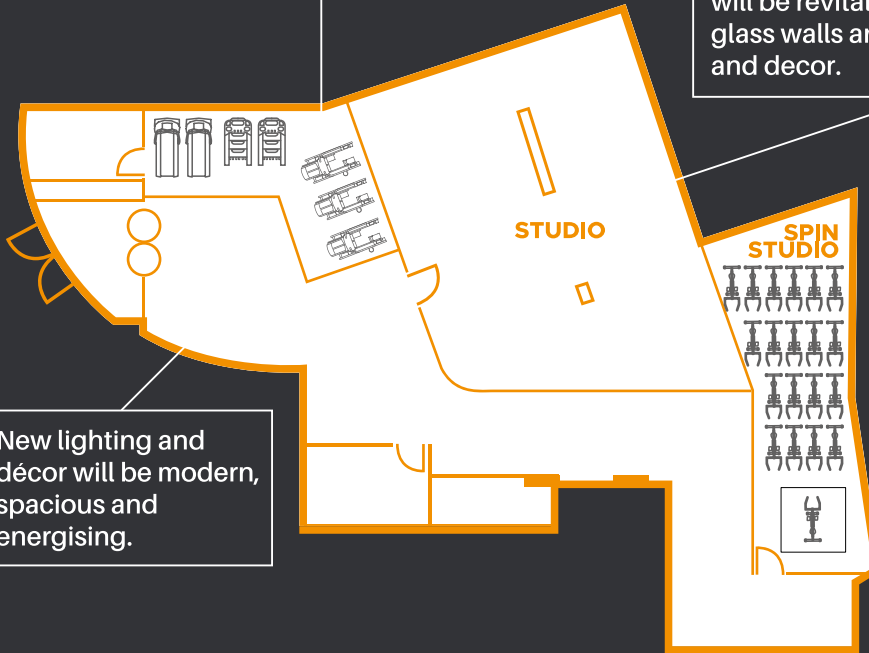

# Studios and Entrance

The new reconfigured entrance will have more gym space to house our all new 'Watt Bikes' for a cycling experience that is totally realistic and the latest Life Fitness 'The Spark' range of self powered treadmills and stair mills.

Group Fitness and Spin Studios will be revitalised with full height glass walls and doors, new lighting and decor.

New lighting and décor will be modern, spacious and energising.